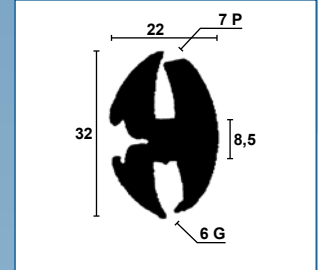

Rudeprofiler / Glazing sections / Klemmprofile

32.047

32.1045 - 32.1045S

32.059

32.057

32.255

32.064

32.066

32.3067

32.075

32.095 - 32.095S

32.512

32.635

32.165

32.514S

32.516S

OBS

Art.	Kvalitet / Quality / Qualität	Farve / Colour / Farbe	Speciel data / Special data / Sonderdaten
32.047	EPDM	Sort / Black / Schwarz	65° Shore A / min. Radius 90 mm
32.1045	EPDM	Sort / Black / Schwarz	65° Shore A / min. Radius 90 mm
32.1045S	EPDM	Sort / Black / Schwarz	65° Shore A / min. Radius 90 mm
32.059	EPDM	Sort / Black / Schwarz	65° Shore A / min. Radius 110 mm
32.057	EPDM	Sort / Black / Schwarz	65° Shore A / min. Radius 100 mm
32.255	EPDM	Sort / Black / Schwarz	65° Shore A / min. Radius 100 mm
32.064	EPDM	Sort / Black / Schwarz	65° Shore A / min. Radius 90 mm
32.066	EPDM	Sort / Black / Schwarz	65° Shore A / min. Radius 80 mm
32.3067	EPDM	Sort / Black / Schwarz	65° Shore A / min. Radius 120 mm
32.075	EPDM	Sort / Black / Schwarz	65° Shore A / min. Radius 100 mm
32.095	EPDM	Sort / Black / Schwarz	65° Shore A / min. Radius 115 mm
32.095S	EPDM	Sort / Black / Schwarz	65° Shore A / min. Radius 115 mm
32.512	EPDM	Sort / Black / Schwarz	65° Shore A / min. Radius 115 mm
32.635	EPDM	Sort / Black / Schwarz	65° Shore A / min. Radius 120 mm
32.165	EPDM	Sort / Black / Schwarz	65° Shore A / min. Radius 120 mm
32.514S	EPDM	Sort / Black / Schwarz	65° Shore A / min. Radius 110 mm
32.516S	EPDM	Sort / Black / Schwarz	65° Shore A / min. Radius 120 mm