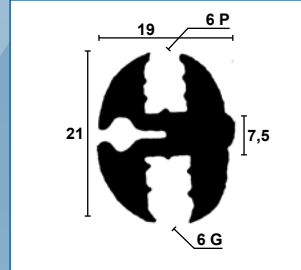

Rudeprofiler / Glazing sections / Klemmprofile

32.047

32.1045 - 32.1045S

32.059

32.057

32.255

32.064

32.066