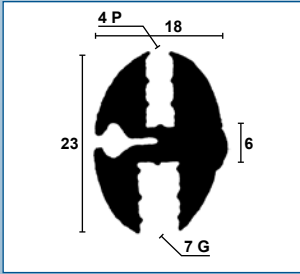

Rudeprofiler / Glazing sections / Klemmprofile

32.047