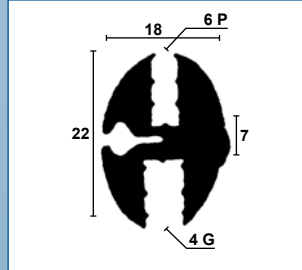

Rudeprofiler / Glazing sections / Klemmprofile

32.047

32.1045 - 32.1045S

32.059

32.057

32.255

32.064

32.066