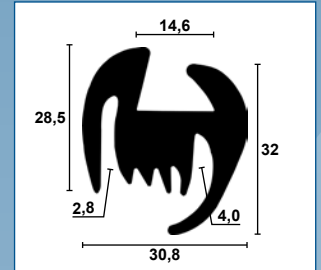

Rudeprofiler / Glazing sections / Klemmprofile

31.116S

31.112S

31.145S

31.148

31.155

32.6786

30.7934