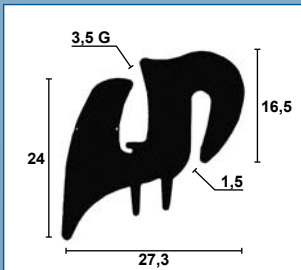

Rudeprofiler / Glazing sections / Klemmprofile

30.7326

Art.	Kvalitet / Quality / Qualität	Farve / Colour / Farbe	Speciel data / Special data / Sonderdaten
31.116S	EPDM	Sort / Black / Schwarz	65° Shore A
31.112S	EPDM	Sort / Black / Schwarz	65° Shore A
31.145S	EPDM	Sort / Black / Schwarz	65° Shore A
31.148	EPDM	Sort / Black / Schwarz	65° Shore A
31.155	EPDM	Sort / Black / Schwarz	65° Shore A
32.6786	EPDM	Sort / Black / Schwarz	65° Shore A / min. Radius 120 mm
30.7934	EPDM	Sort / Black / Schwarz	65° Shore A
31.6701	EPDM	Sort / Black / Schwarz	65° Shore A
31.6703	EPDM	Sort / Black / Schwarz	65° Shore A
30.7326	EPDM	Sort / Black / Schwarz	65° Shore A
31.6702	EPDM	Sort / Black / Schwarz	65° Shore A
30.7507	EPDM	Sort / Black / Schwarz	65° Shore A