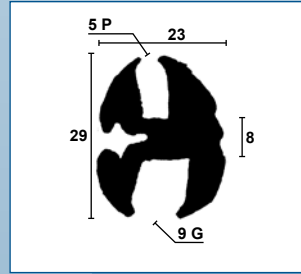

Rudeprofiler / Glazing sections / Klemmprofile

32.047

32.1045 - 32.1045S

32.059

32.057

32.255

32.064

32.066