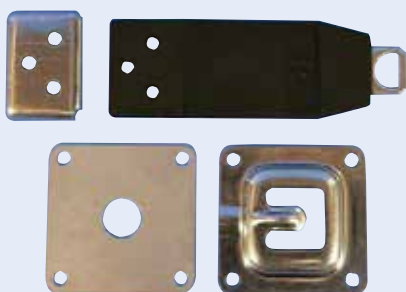

54.300020

Dørholder komplet, længde 123 mm

Complete door retainer, 123 mm