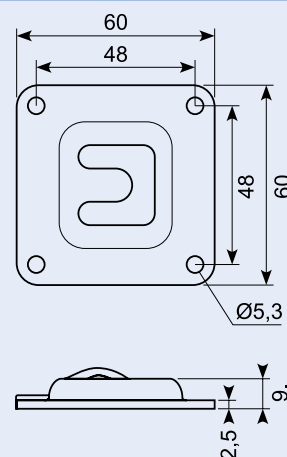

## 50.DL4070-2

Dørholder modhold, rustfri 304, 60 x 60 mm.

Door holder, keeper, stainless 304, 60 x 60 mm.