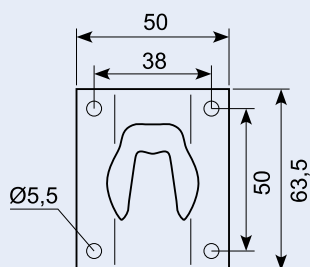

50.051071S

Dørholder, hun-del. Rustfri.

Door holder, female part. Stainless.