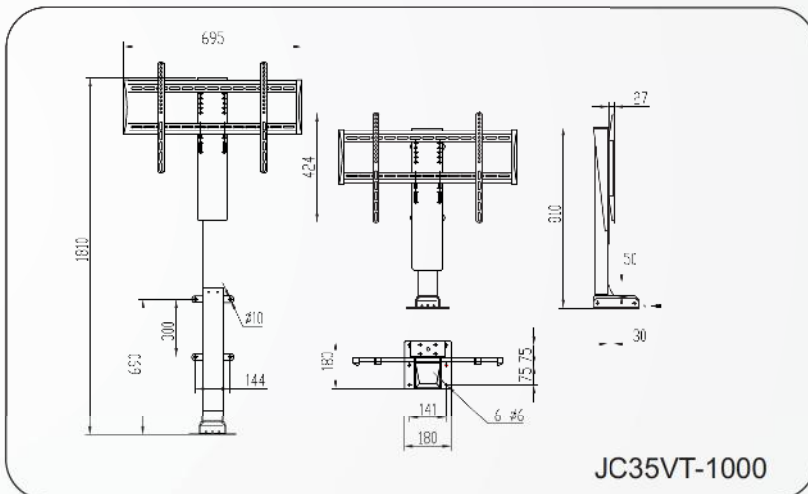

### FEATURES

- JC35VT TV lift is designed for lifting TV set with wide range dimensions, from 25" to 50"

Control box

Remote

### ● SPECIFICATIONS

Type	JC35VT-650	JC35VT-1000
Dynamic Load Push (N)	600	
Static Load (N)	700	
Speed at Full Load (mm/s)	25	
Input (VAC)	110 or 230	
Stroke length (mm)	650	1000
Retracted length (mm)	570	810
Colour	Black	
Overload Protection	Yes	
Duty Cycle	10%, max 2min. continuous use	
Tube Material	Powder Painted Steel Tube	
IP Grade	IP20	
Operating Temperature	+5°C ~ +40°C	
Standard	CE/UL	
Remote	RF remote JCHR35E	

## DIMENSIONS