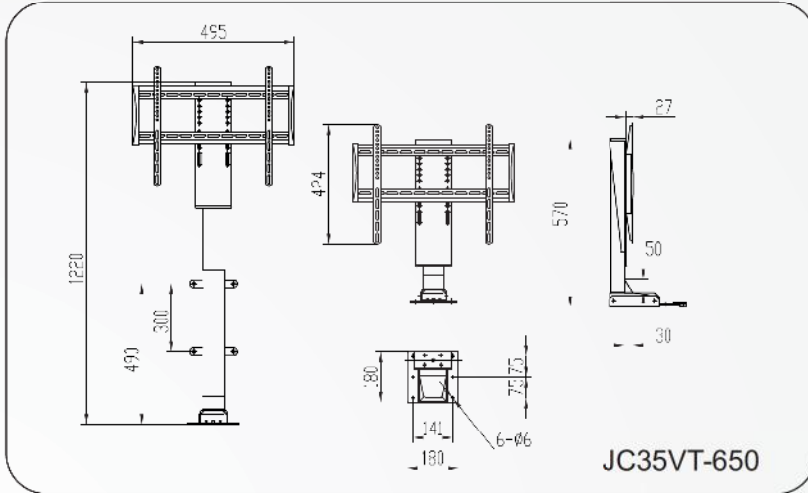

### FEATURES

- JC35VT TV lift is designed for lifting TV set with wide range dimensions, from 25" to 50"

Control box

Remote

### ● SPECIFICATIONS

Type	JC35VT-650	JC35VT-1000
Dynamic Load Push (N)	600	
Static Load (N)	700	
Speed at Full Load (mm/s)	25	
Input (VAC)	110 or 230	
Stroke length (mm)	650	1000
Retracted length (mm)	570	810
Colour	Black	
Overload Protection	Yes	
Duty Cycle	10%, max 2min. continuous use	
Tube Material	Powder Painted Steel Tube	
IP Grade	IP20	
Operating Temperature	+5°C ~ +40°C	
Standard	CE/UL	
Remote	RF remote JCHR35E	

## DIMENSIONS